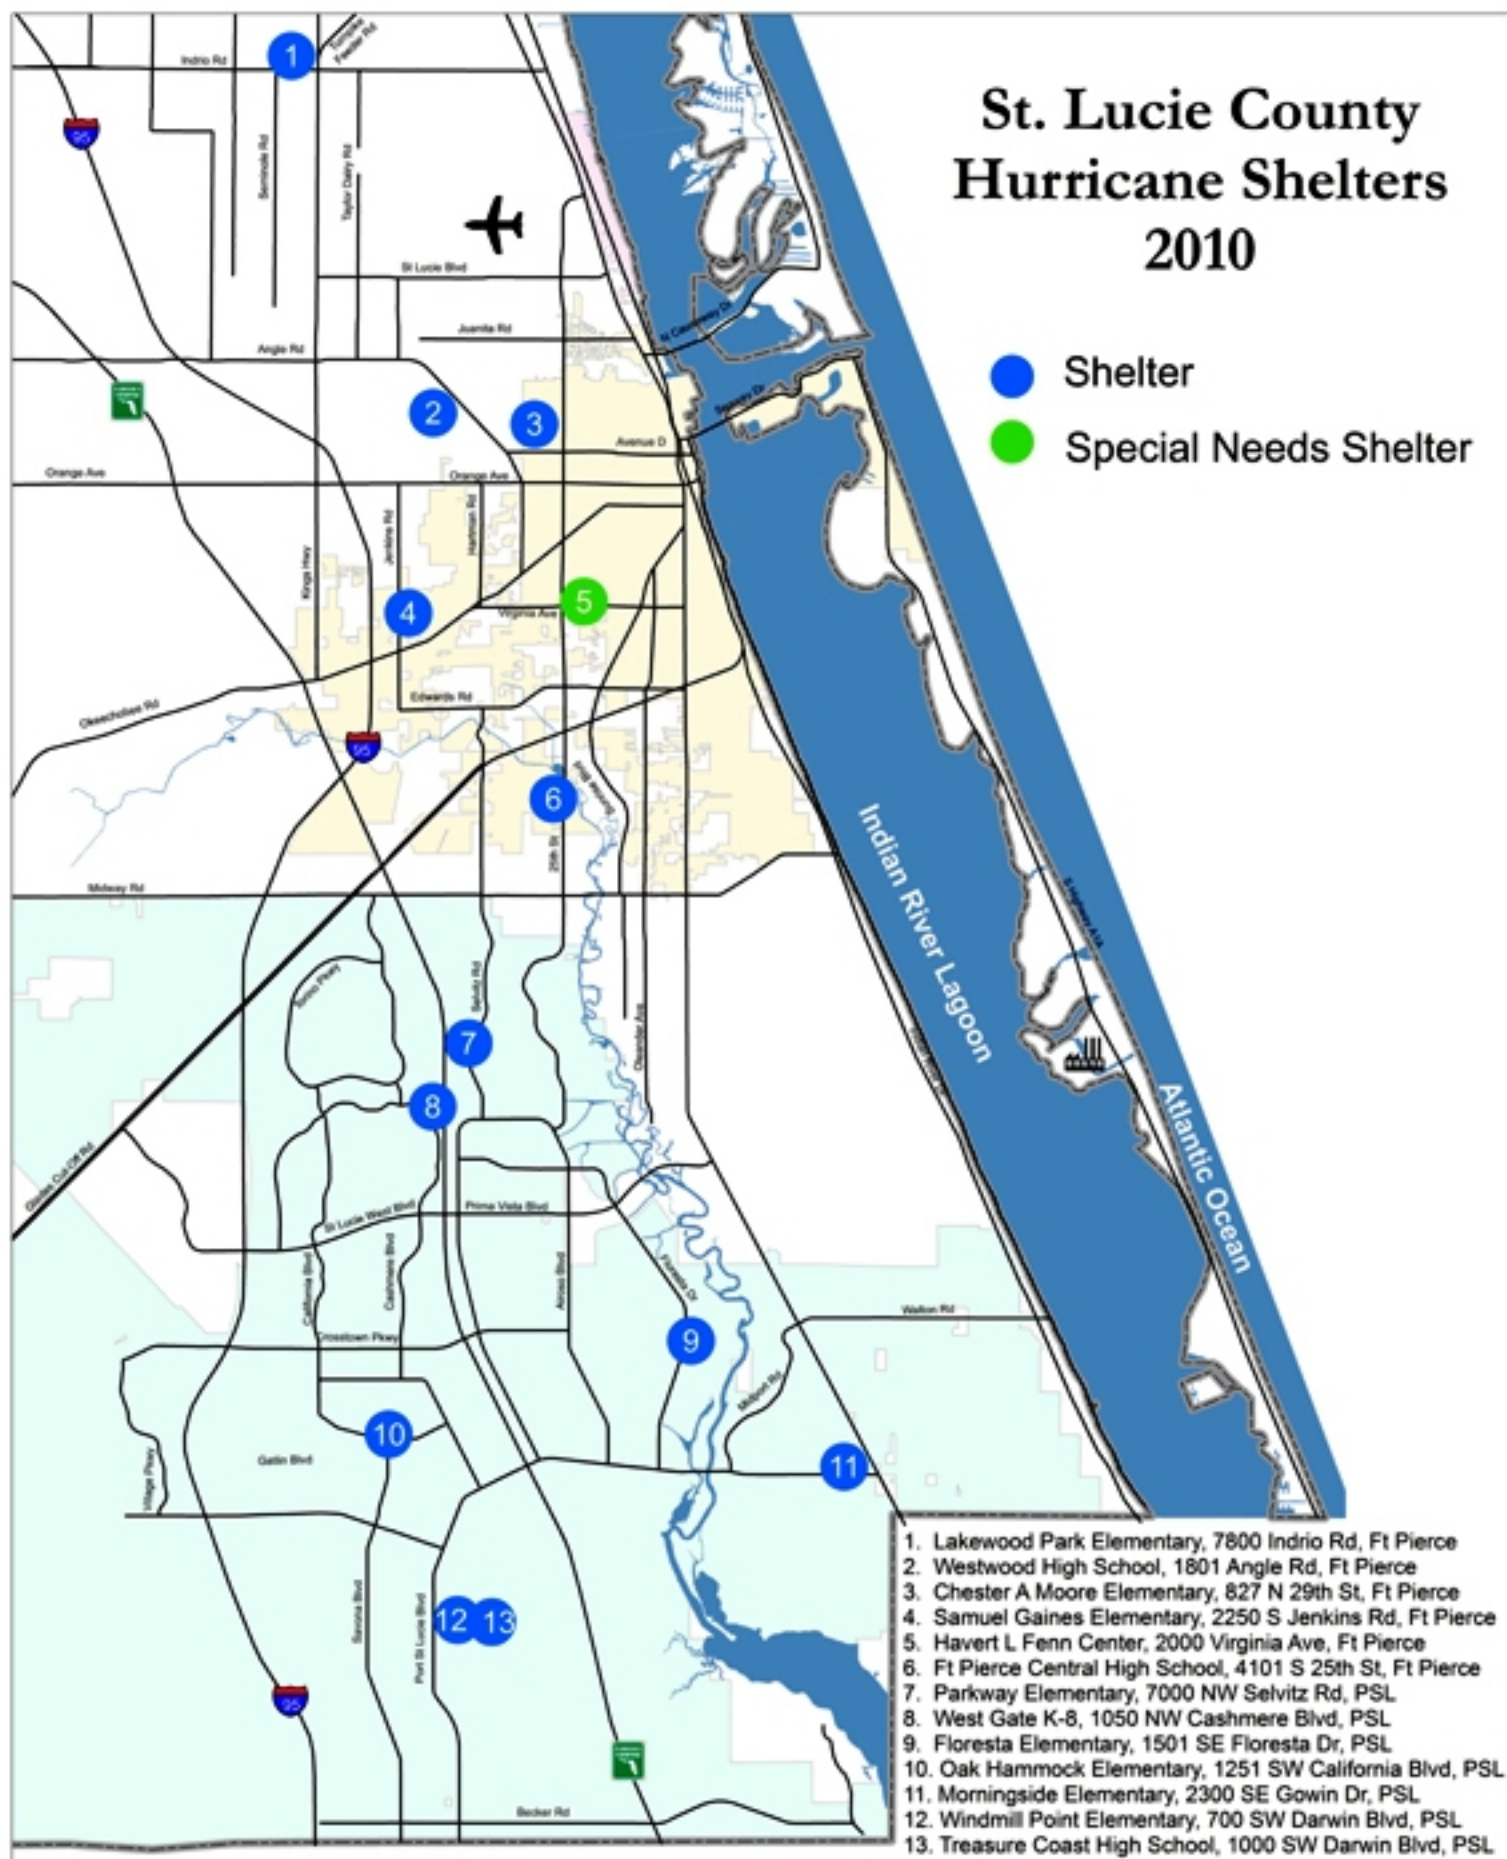

St. Lucie County Hurricane Shelters 2010

- Shelter
- Special Needs Shelter

1. Lakewood Park Elementary, 7800 Indrio Rd, Ft Pierce
2. Westwood High School, 1801 Angle Rd, Ft Pierce
3. Chester A Moore Elementary, 827 N 29th St, Ft Pierce
4. Samuel Gaines Elementary, 2250 S Jenkins Rd, Ft Pierce
5. Havert L Fenn Center, 2000 Virginia Ave, Ft Pierce
6. Ft Pierce Central High School, 4101 S 25th St, Ft Pierce
7. Parkway Elementary, 7000 NW Selvitz Rd, PSL
8. West Gate K-8, 1050 NW Cashmere Blvd, PSL
9. Floresta Elementary, 1501 SE Floresta Dr, PSL
10. Oak Hammock Elementary, 1251 SW California Blvd, PSL
11. Morningside Elementary, 2300 SE Gowin Dr, PSL
12. Windmill Point Elementary, 700 SW Darwin Blvd, PSL
13. Treasure Coast High School, 1000 SW Darwin Blvd, PSL